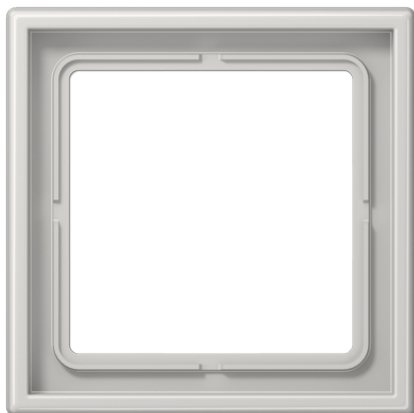

# Product data sheet

Frame for horizontal and vertical installation

<b>Reference number</b>
LS 981 LG
<b>Frame</b>
for horizontal and vertical installation
Duroplastic (scratch-proof) glossy light grey
<b>Version:</b> 1-gang
<b>Dimensions:</b> 81 x 81 mm
<b>Material:</b> duroplastic

**IP** Degree of protection IP 44 is ensured with sealing gasket ref.-no. 551 WU.